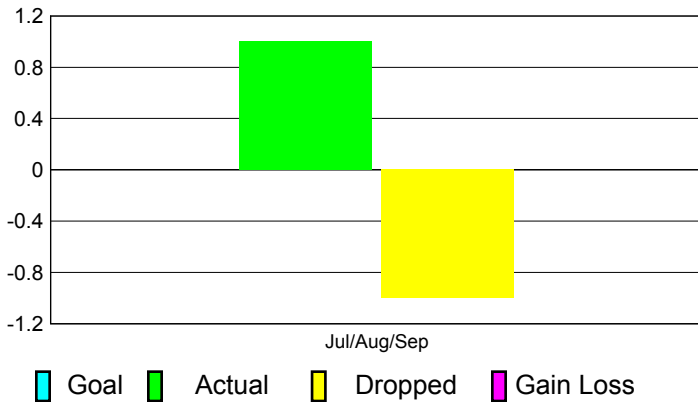

2012-2013 GMT Reports for District (or Undistricted) **District 300 E1**

GMT: **PEI-JEN CHEN**

Location: **M.D. 300 Taiwan**

GMT CA: **5**

CLUBS

Club Results
2012-2013

Clubs
2011-2012

Month	New Club Goal	Actual New Clubs	Actual Dropped Clubs	Gain/Loss of Clubs	Gain/Loss of Clubs
Jul/Aug/Sep		1	-1	0	1
Totals		1	-1	0	1

Club Results 2012-2013

Goal, New, Dropped, Gain/Loss

Comparison of Club Gain/Loss

Current Year Compared to the Previous Year

YTD Status Quo Clubs 2012-2013

Status Quo Clubs Compared to Status Quo Members

MEMBERSHIP