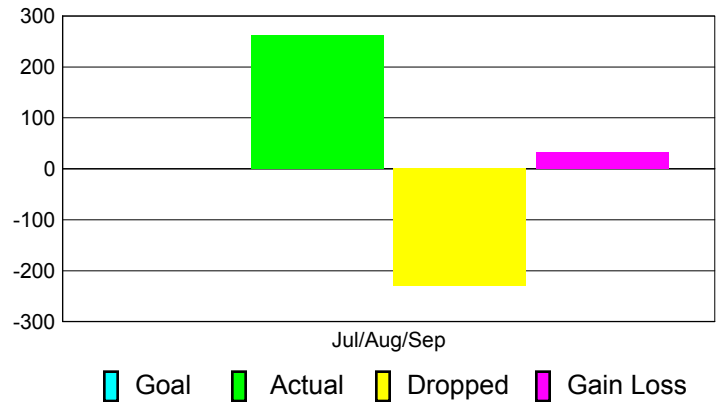

Membership Results 2012-2013

Goal, New, Dropped, Gain/Loss