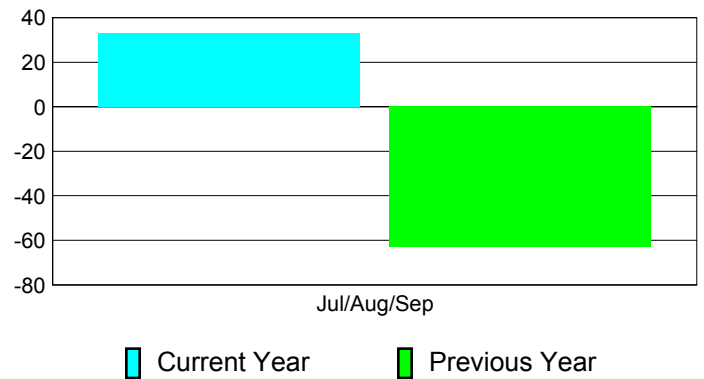

Membership Results
2012-2013

Membership
2011-2012

Month	Net Memb Goal	Actual New Memb	Actual Dropped Memb	Gain/Loss of Memb	Gain/Loss of Memb
Jul/Aug/Sep		263	-230	33	-63
Totals		263	-230	33	-63

Membership Results 2012-2013

Goal, New, Dropped, Gain/Loss

Comparison of Membership Gain/Loss

Current Year Compared to the Previous Year

Gender Comparison 2012-2013

Male Female