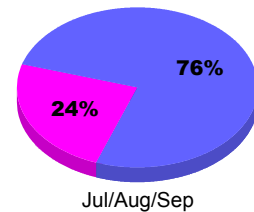

Membership Results
2012-2013

Membership
2011-2012

Month	Net Memb Goal	Actual New Memb	Actual Dropped Memb	Gain/Loss of Memb	Gain/Loss of Memb
Jul/Aug/Sep		263	-230	33	-63
Totals		263	-230	33	-63

Membership Results 2012-2013

Goal, New, Dropped, Gain/Loss

Comparison of Membership Gain/Loss

Current Year Compared to the Previous Year

Gender Comparison 2012-2013

Male Female